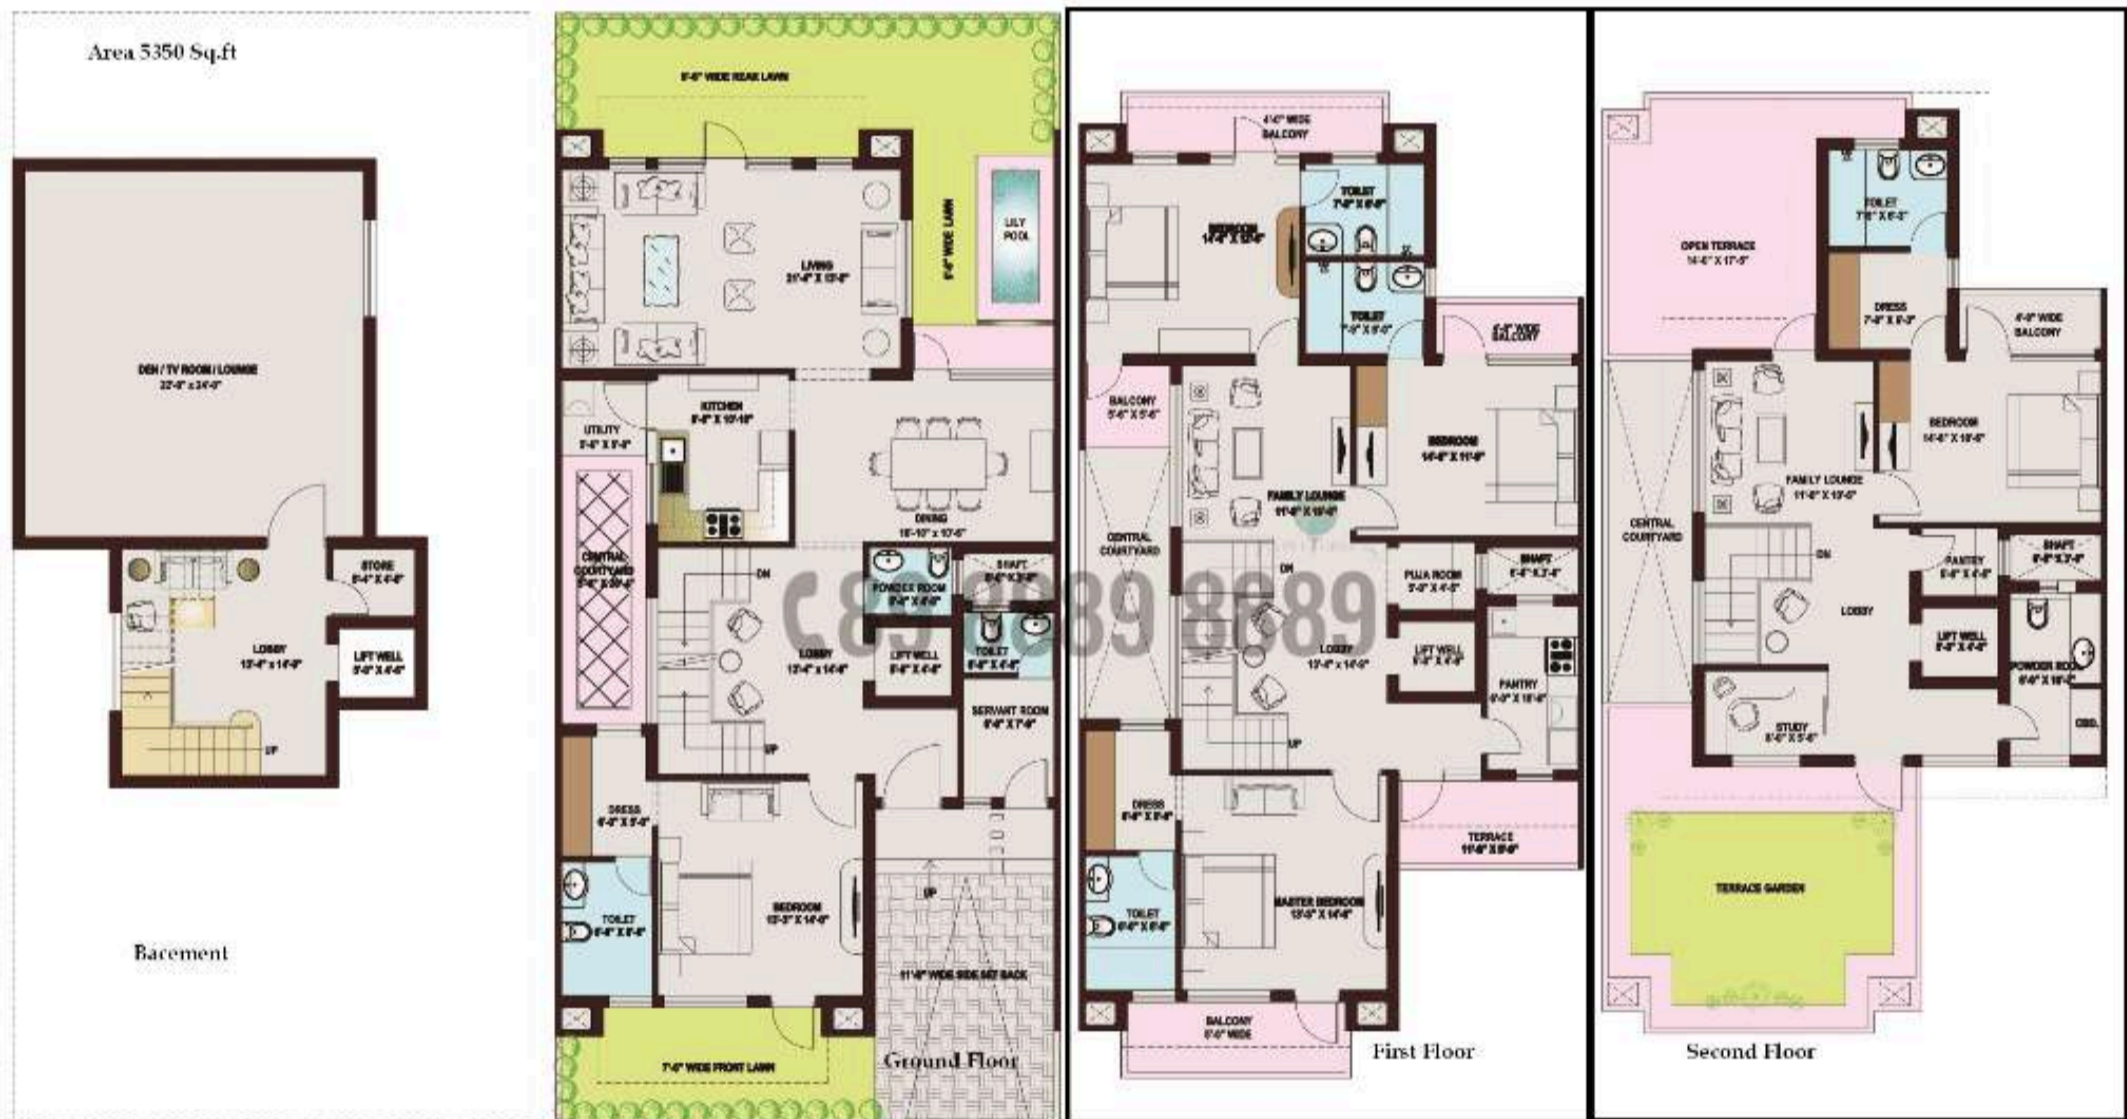

89 8889 8889

KINGSWOOD ORIENTAL VILLAS MASTER PLAN

JAYPEE GREENS

KINGSWOOD ORIENTAL VILLAS FLOOR PLAN

4BHK+S 4200 SQ.FT

Kingswood Oriental Villa 4200 Sq.ft Ground Floor

89 8889 8889

JAYPEE GREENS

KINGSWOOD ORIENTAL VILLAS FLOOR PLAN

5BHK+S 4700 SQ.FT

4700 SQ.FT Ground Floor

89 8889 8889

KINGSWOOD ORIENTAL VILLAS FLOOR PLAN

5BHK+S 5350 SQ.FT

89 8889 8889

JAYPEE GREENS